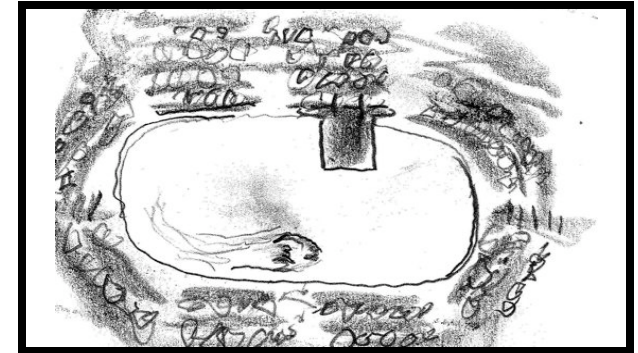

"TOUCH ONE," TOYOTA PRIUS

kfann

1.  
A blue bucket.

*SFX: Crowd noise equal to 250 people at Sea World.*

2.  
PAN UP reveals bait fish.

3.  
EXT. OVERHEAD SHOT  
Rows of bleachers around a performance aquarium. 250 PEOPLE.

An elevated platform. What looks like a black-and-white killer whale circles underneath, in the water.

4.  
20 PEOPLE crowd around the side of the aquarium, looking through the Plexiglas windows.

5.  
CLOSE UP  
A YOUNG MAN's palm pushes against Plexiglas.

What looks like a black-and-white killer whale passes, out of focus, behind the hand.

Bubbles as though from a whale's blowhole.

6.  
CLOSE UP  
Aquarium TRAINER, with black rubber gloves, picks up bucket.