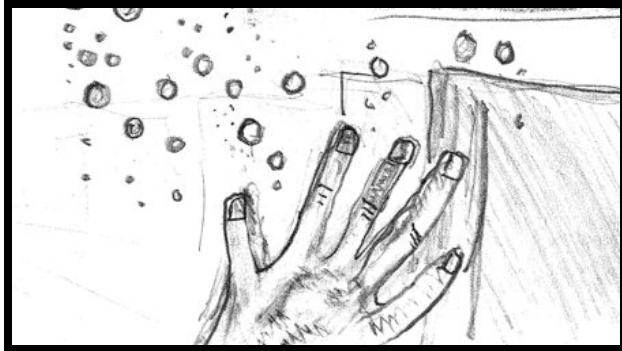

"TOUCH ONE," TOYOTA PRIUS

kfann

25. (as in 5)

CLOSE UP

A YOUNG MAN's palm pushes against Plexiglas.

What looks like a black-and-white killer whale passes, out of focus, behind the hand.

Bubbles as though from a whale's blowhole.