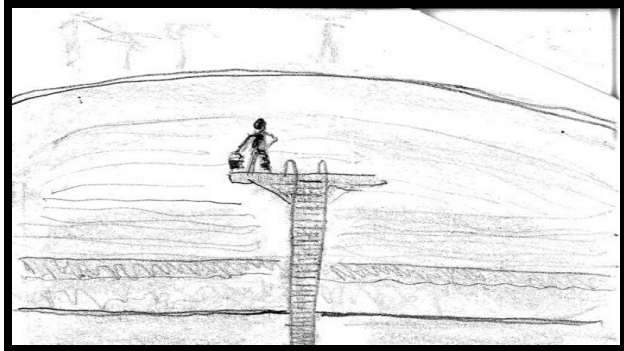

An elevated platform. What looks like a black-and-white killer whale circles underneath, in the water.

4.  
20 PEOPLE crowd around the side of the aquarium, looking through the Plexiglas windows.

5.  
CLOSE UP  
A YOUNG MAN's palm pushes against Plexiglas.

10.  
PAN SHOT  
A FAMILY sitting on the bleachers.

11.  
BOY takes a Polaroid instant photo.

12.  
CLOSE UP  
TRAINER sets down bucket.

**"TOUCH ONE," TOYOTA PRIUS**

kfann

**13.**  
WIDE SHOT

**14.**  
OVERHEAD

**15.**  
OVERHEAD  
TRAINER walks to edge of platform with hand extended.

**16.**  
A Toyota PRIUS emerges from the water.

**17.**  
CLOSE UP  
PRIUS' front hood opens to take fish from TRAINER's hand.