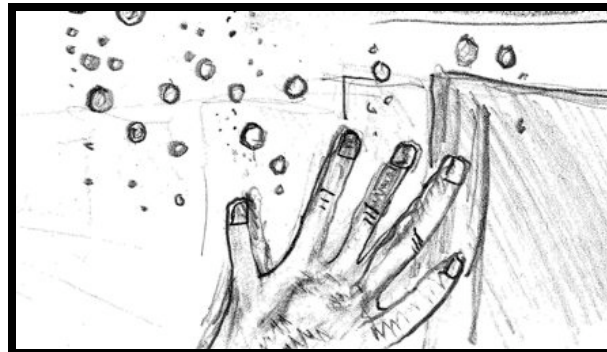

"TOUCH ONE," TOYOTA PRIUS

kfann

1.  
A blue bucket.

*SFX: Crowd noise equal to 250 people at Sea World.*

2.  
PAN UP reveals bait fish.

3.  
EXT. OVERHEAD SHOT  
Rows of bleachers around a performance aquarium. 250 PEOPLE.

An elevated platform. What looks like a black-and-white killer whale circles underneath, in the water.

4.  
20 PEOPLE crowd around the side of the aquarium, looking through the Plexiglas windows.

5.  
CLOSE UP  
A YOUNG MAN's palm pushes against Plexiglas.

What looks like a black-and-white killer whale passes, out of focus, behind the hand.

Bubbles as though from a whale's blowhole.

6.  
CLOSE UP  
Aquarium TRAINER, with black rubber gloves, picks up bucket.