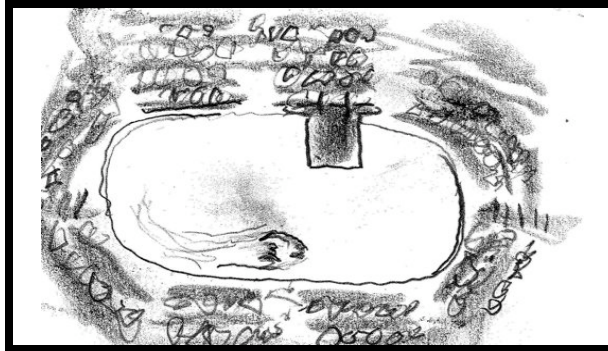

An elevated platform. What looks like a black-and-white killer whale circles underneath, in the water.

4.  
20 PEOPLE crowd around the side of the aquarium, looking through the Plexiglas windows.

5.  
CLOSE UP  
A YOUNG MAN's palm pushes against Plexiglas.

10.  
PAN SHOT  
A FAMILY sitting on the bleachers.

11.  
BOY takes a Polaroid instant photo.

12.  
CLOSE UP  
TRAINER sets down bucket.

**"TOUCH ONE," TOYOTA PRIUS**

kfann

**13.**  
WIDE SHOT

**14.**  
OVERHEAD

**15.**  
OVERHEAD  
TRAINER walks to edge of platform with hand extended.

**16.**  
A Toyota PRIUS emerges from the water.

**17.**  
CLOSE UP  
PRIUS' front hood opens to take fish from TRAINER's hand.