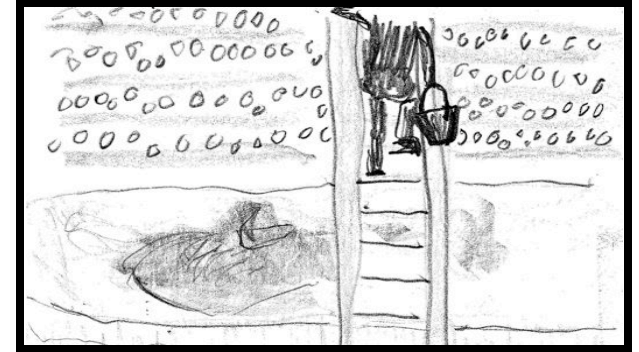

An elevated platform. What looks like a black-and-white killer whale circles underneath, in the water.

4.  
20 PEOPLE crowd around the side of the aquarium, looking through the Plexiglas windows.

5.  
CLOSE UP  
A YOUNG MAN's palm pushes against Plexiglas.

"TOUCH ONE," TOYOTA PRIUS

kfann

7.  
CLOSE UP  
TRAINER's feet climbing a ladder.

8.  
CLOSE UP  
TRAINER's hand on ladder handrail.

9.  
WIDE SHOT  
Climbs up frame.

*SFX: Crowd-hype music and growing cheers.*