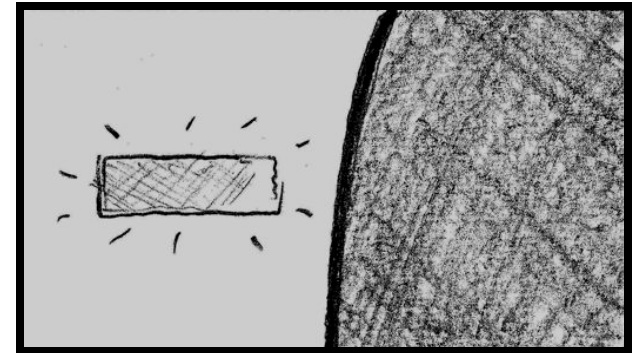

24.
UNDERWATER, FULL FRAME
CLOSE UP
A yellow light flashes on PRIUS white body panel beside the black driver's side door.

SFX: Underwater whale calls