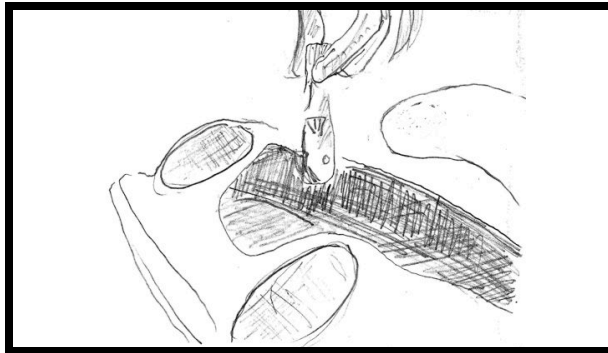

An elevated platform. What looks like a black-and-white killer whale circles underneath, in the water.

4.  
20 PEOPLE crowd around the side of the aquarium, looking through the Plexiglas windows.

5.  
CLOSE UP  
A YOUNG MAN's palm pushes against Plexiglas.

**15.**  
OVERHEAD  
TRAINER walks to edge of platform with hand extended.

**16.**  
A Toyota PRIUS emerges from the water.

**17.**  
CLOSE UP  
PRIUS' front hood opens to take fish from TRAINER's hand.