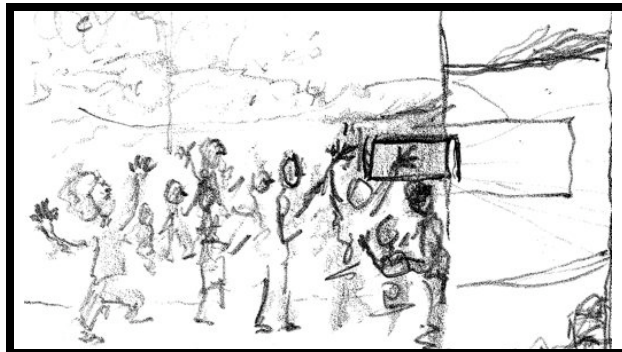

"TOUCH ONE," TOYOTA PRIUS

kfann

1.  
A blue bucket.

*SFX: Crowd noise equal to 250 people at Sea World.*

2.  
PAN UP reveals bait fish.

3.  
EXT. OVERHEAD SHOT  
Rows of bleachers around a performance aquarium. 250 PEOPLE.

An elevated platform. What looks like a black-and-white killer whale circles underneath, in the water.

4.  
20 PEOPLE crowd around the side of the aquarium, looking through the Plexiglas windows.

5.  
CLOSE UP  
A YOUNG MAN's palm pushes against Plexiglas.