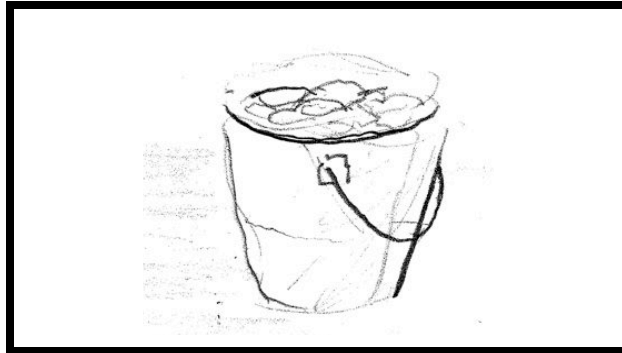

"TOUCH ONE," TOYOTA PRIUS

kfann

1.  
A blue bucket.

*SFX: Crowd noise equal to 250 people at Sea World.*

2.  
PAN UP reveals bait fish.

3.  
EXT. OVERHEAD SHOT  
Rows of bleachers around a performance aquarium. 250 PEOPLE.

An elevated platform. What looks like a black-and-white killer whale circles underneath, in the water.

4.  
20 PEOPLE crowd around the side of the aquarium, looking through the Plexiglas windows.

5.  
CLOSE UP  
A YOUNG MAN's palm pushes against Plexiglas.